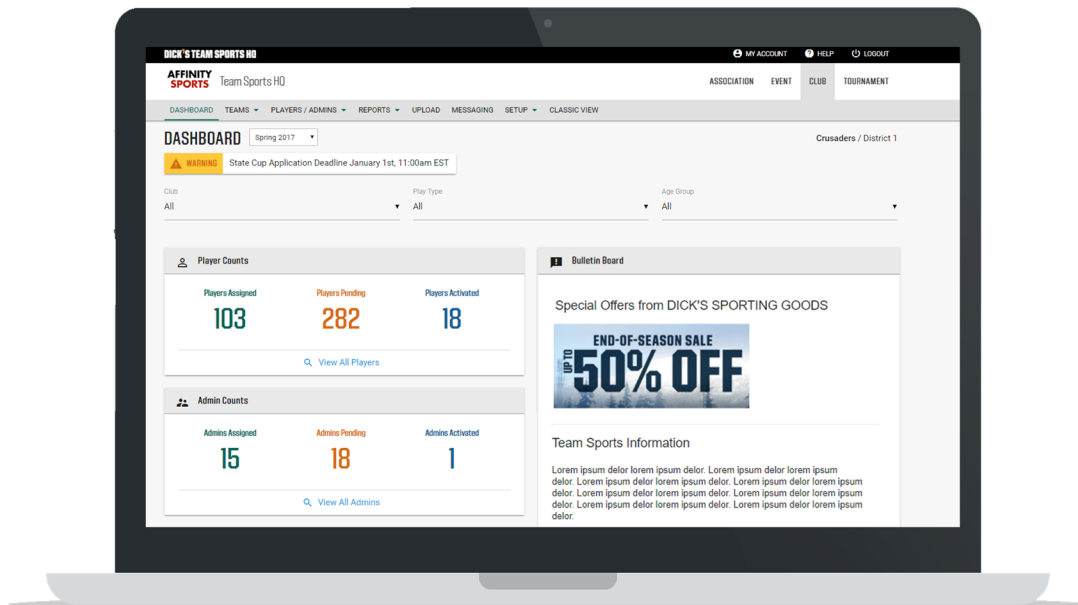

Dashboards & Widgets

Key Features

- User Dashboards
- View counts in aggregate by League or by individual Association
- Player, Admin, and Team Widgets
- Bulletin Board Widget
- Notifications, messages and alerts